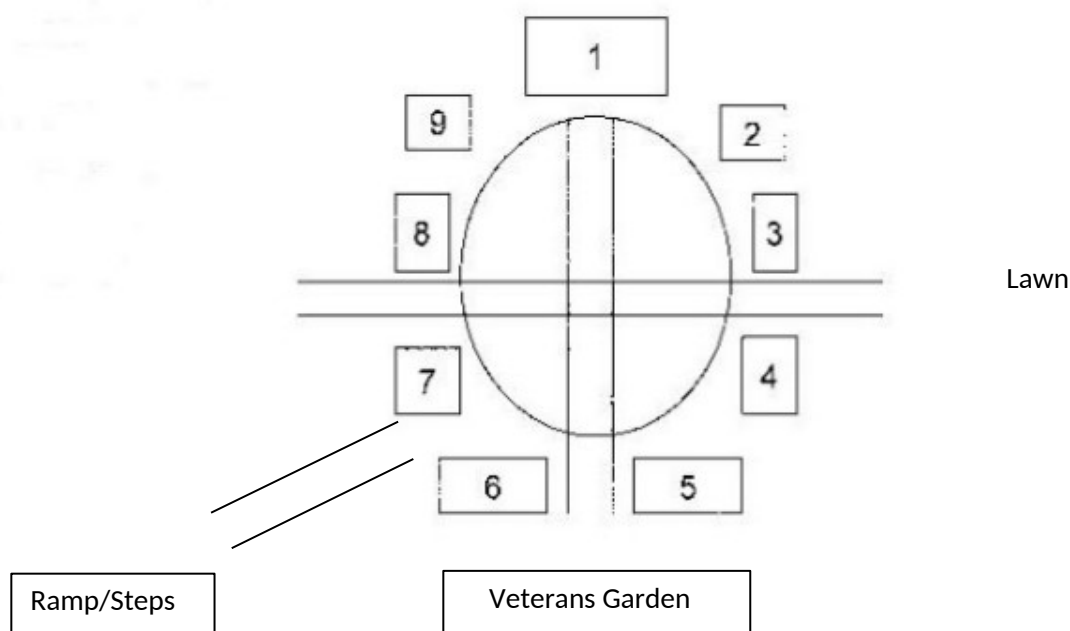

2025 Trial Gardens Plot Schematic and Plot Assignments

Lake St. Clair ^

←North

2025 Garden Plot Assignments:

Plot #1 Garden Center Test Garden

Plot #2 Grosse Pointe Garden Club

Plot #3 Grand Marias Garden Club

Plot #4 Deeplands Garden Club

Plot #5 Windmill Pointe Garden Club

Plot #6 The Pointe Garden Club

Plot #7 Garden Club of Michigan

Plot #8 GPF&G

Plot #9 Junior League Gardeners

Plot dimensions and sun/shade study are available for download on the Garden Center website at www.gpggardencenter.org or by email upon request.