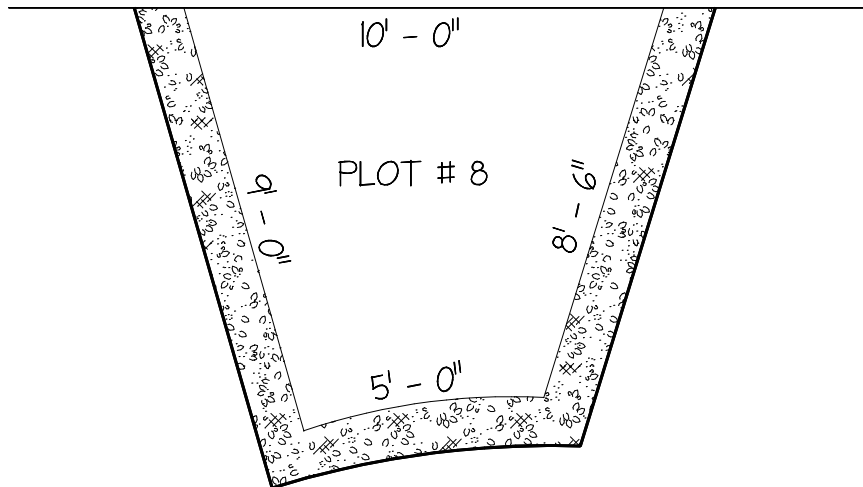

GROSSE POINTE GARDEN CENTER TRIAL GARDENS

PLOT # 3

SCALE: $1/4'' = 1' - 0''$

(Measurements taken inside ivy border)

GROSSE POINTE GARDEN CENTER TRIAL GARDENS

PLOT # 4

SCALE: $1/4'' = 1' - 0''$

(Measurements taken from inside of ivy border)

GROSSE POINTE GARDEN CENTER TRIAL GARDENS

PLOT #5

SCALE: $1/4'' = 1' - 0''$

(Measurements taken from inside the ivy border)

GROSSE POINTE GARDEN CENTER TRIAL GARDENS

PLOT # 6

SCALE: $1/4'' = 1' - 0''$

(Measurements taken from inside ivy border)

GROSSE POINTE GARDEN CENTER TRIAL GARDENS

PLOT # 7

SCALE: $1/4'' = 1' - 0''$

(Measurements taken from inside ivy border)

GROSSE POINTE GARDEN CENTER TRIAL GARDENS

PLOT # 8

SCALE: $1/4'' = 1' - 0''$

(Measurements taken from inside ivy border)

GROSSE POINTE GARDEN CENTER TRIAL GARDENS

PLOT # 9

SCALE: $1/4'' = 1' - 0''$

(Measurements taken from inside ivy border)

GROSSE POINTE GARDEN CENTER TRIAL GARDENS

PLOT # 10

SCALE: $1/4'' = 1' - 0''$

(Measurements taken from inside ivy border)