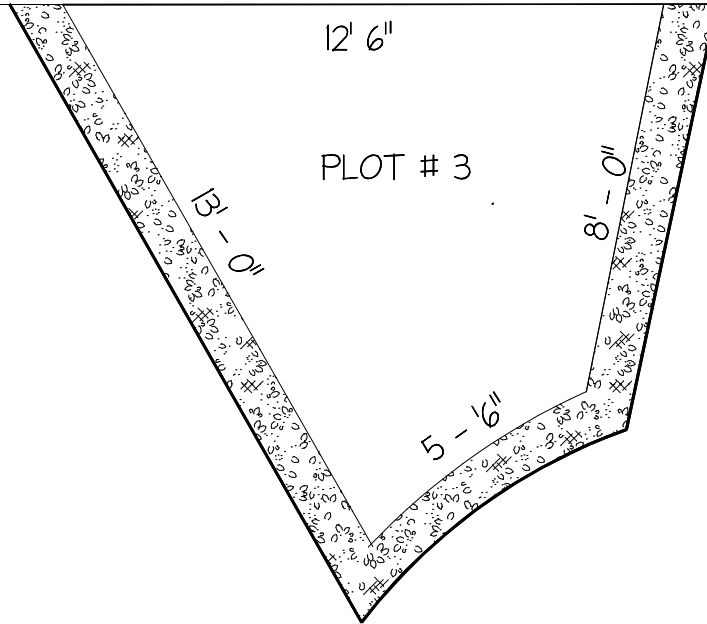

GROSSE POINTE GARDEN CENTER TRIAL GARDENS

PLOT # 1

SCALE: 1/4" = 1' 0"

(Measurements taken from inside ivy border)

GROSSE POINTE GARDEN CENTER TRIAL GARDENS

PLOT # 2

SCALE: $1/4'' = 1' - 0''$

(Measurements taken from inside the ivy border)

GROSSE POINTE GARDEN CENTER TRIAL GARDENS

PLOT # 3

SCALE: $1/4'' = 1' - 0''$

(Measurements taken inside ivy border)

GROSSE POINTE GARDEN CENTER TRIAL GARDENS

PLOT # 4

SCALE: $1/4'' = 1' - 0''$

(Measurements taken from inside of ivy border)

GROSSE POINTE GARDEN CENTER TRIAL GARDENS

PLOT #5

SCALE: $1/4'' = 1' - 0''$

(Measurements taken from inside the ivy border)

GROSSE POINTE GARDEN CENTER TRIAL GARDENS

PLOT # 6

SCALE: $1/4'' = 1' - 0''$

(Measurements taken from inside ivy border)

GROSSE POINTE GARDEN CENTER TRIAL GARDENS

PLOT # 9

SCALE: $1/4'' = 1' - 0''$

(Measurements taken from inside ivy border)

GROSSE POINTE GARDEN CENTER TRIAL GARDENS

PLOT # 10

SCALE: $1/4'' = 1' - 0''$

(Measurements taken from inside ivy border)