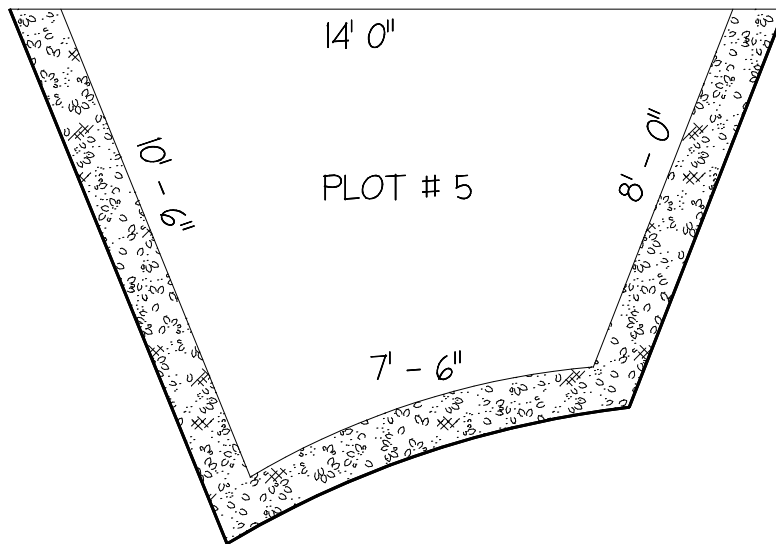

GROSSE POINTE GARDEN CENTER TRIAL GARDENS

PLOT # 1

SCALE: 1/4" = 1' 0"

(Measurements taken from inside ivy border)

GROSSE POINTE GARDEN CENTER TRIAL GARDENS

PLOT # 2

SCALE: $1/4'' = 1' - 0''$

(Measurements taken from inside the ivy border)

GROSSE POINTE GARDEN CENTER TRIAL GARDENS

PLOT # 3

SCALE: $1/4'' = 1' - 0''$

(Measurements taken inside ivy border)

GROSSE POINTE GARDEN CENTER TRIAL GARDENS

PLOT # 4

SCALE: $1/4'' = 1' - 0''$

(Measurements taken from inside of ivy border)

GROSSE POINTE GARDEN CENTER TRIAL GARDENS

PLOT #5

SCALE: $1/4'' = 1' - 0''$

(Measurements taken from inside the ivy border)

GROSSE POINTE GARDEN CENTER TRIAL GARDENS

PLOT # 6

SCALE: $1/4'' = 1' - 0''$

(Measurements taken from inside ivy border)

GROSSE POINTE GARDEN CENTER TRIAL GARDENS

PLOT # 7

SCALE: $1/4'' = 1' - 0''$

(Measurements taken from inside ivy border)

GROSSE POINTE GARDEN CENTER TRIAL GARDENS

PLOT # 8

SCALE: $1/4'' = 1' - 0''$

(Measurements taken from inside ivy border)