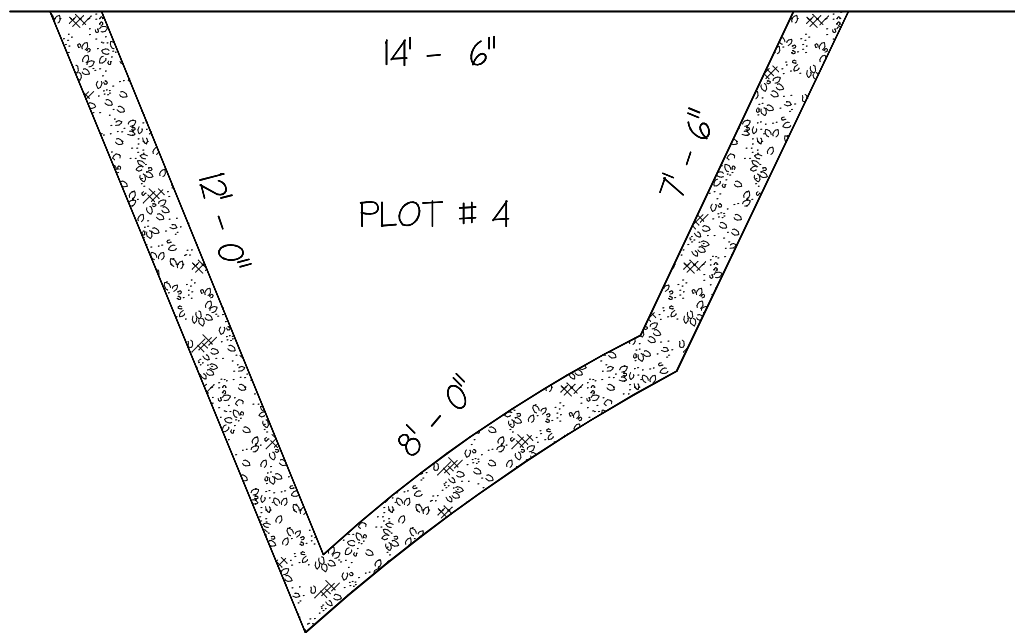

GROSSE POINTE GARDEN CENTER TRIAL GARDENS

PLOT # 1

SCALE: 1/4" = 1' 0"

(Measurements taken from inside ivy border)

GROSSE POINTE GARDEN CENTER TRIAL GARDENS

PLOT # 2

SCALE: $1/4'' = 1' - 0''$

(Measurements taken from inside the ivy border)

GROSSE POINTE GARDEN CENTER TRIAL GARDENS

PLOT # 3

SCALE: $1/4'' = 1' - 0''$

(Measurements taken inside ivy border)

GROSSE POINTE GARDEN CENTER TRIAL GARDENS

PLOT # 4

SCALE: $1/4'' = 1' - 0''$

(Measurements taken from inside of ivy border)

GROSSE POINTE GARDEN CENTER TRIAL GARDENS

PLOT #5

SCALE: $1/4'' = 1' - 0''$

(Measurements taken from inside the ivy border)

GROSSE POINTE GARDEN CENTER TRIAL GARDENS

PLOT # 6

SCALE: $1/4'' = 1' - 0''$

(Measurements taken from inside ivy border)

GROSSE POINTE GARDEN CENTER TRIAL GARDENS

PLOT # 7

SCALE: $1/4'' = 1' - 0''$

(Measurements taken from inside ivy border)

GROSSE POINTE GARDEN CENTER TRIAL GARDENS

PLOT # 8

SCALE: $1/4'' = 1' - 0''$

(Measurements taken from inside ivy border)