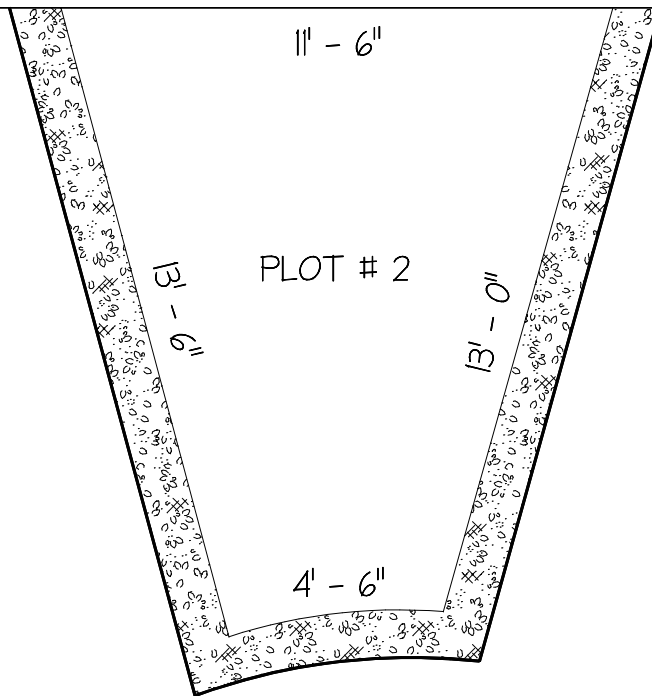

GROSSE POINTE GARDEN CENTER TRIAL GARDENS

PLOT # 1

SCALE: 1/4" = 1' 0"

(Measurements taken from inside ivy border)

GROSSE POINTE GARDEN CENTER TRIAL GARDENS

PLOT # 2

SCALE: $1/4'' = 1' - 0''$

(Measurements taken from inside the ivy border)

GROSSE POINTE GARDEN CENTER TRIAL GARDENS

PLOT # 3

SCALE: $1/4'' = 1' - 0''$

(Measurements taken inside ivy border)

GROSSE POINTE GARDEN CENTER TRIAL GARDENS

PLOT # 4

SCALE: $1/4'' = 1' - 0''$

(Measurements taken from inside of ivy border)

GROSSE POINTE GARDEN CENTER TRIAL GARDENS

PLOT #5

SCALE: $1/4'' = 1' - 0''$

(Measurements taken from inside the ivy border)

GROSSE POINTE GARDEN CENTER TRIAL GARDENS

PLOT # 6

SCALE: $1/4'' = 1' - 0''$

(Measurements taken from inside ivy border)

GROSSE POINTE GARDEN CENTER TRIAL GARDENS

PLOT # 7

SCALE: $1/4'' = 1' - 0''$

(Measurements taken from inside ivy border)

GROSSE POINTE GARDEN CENTER TRIAL GARDENS

PLOT # 8

SCALE: $1/4'' = 1' - 0''$

(Measurements taken from inside ivy border)